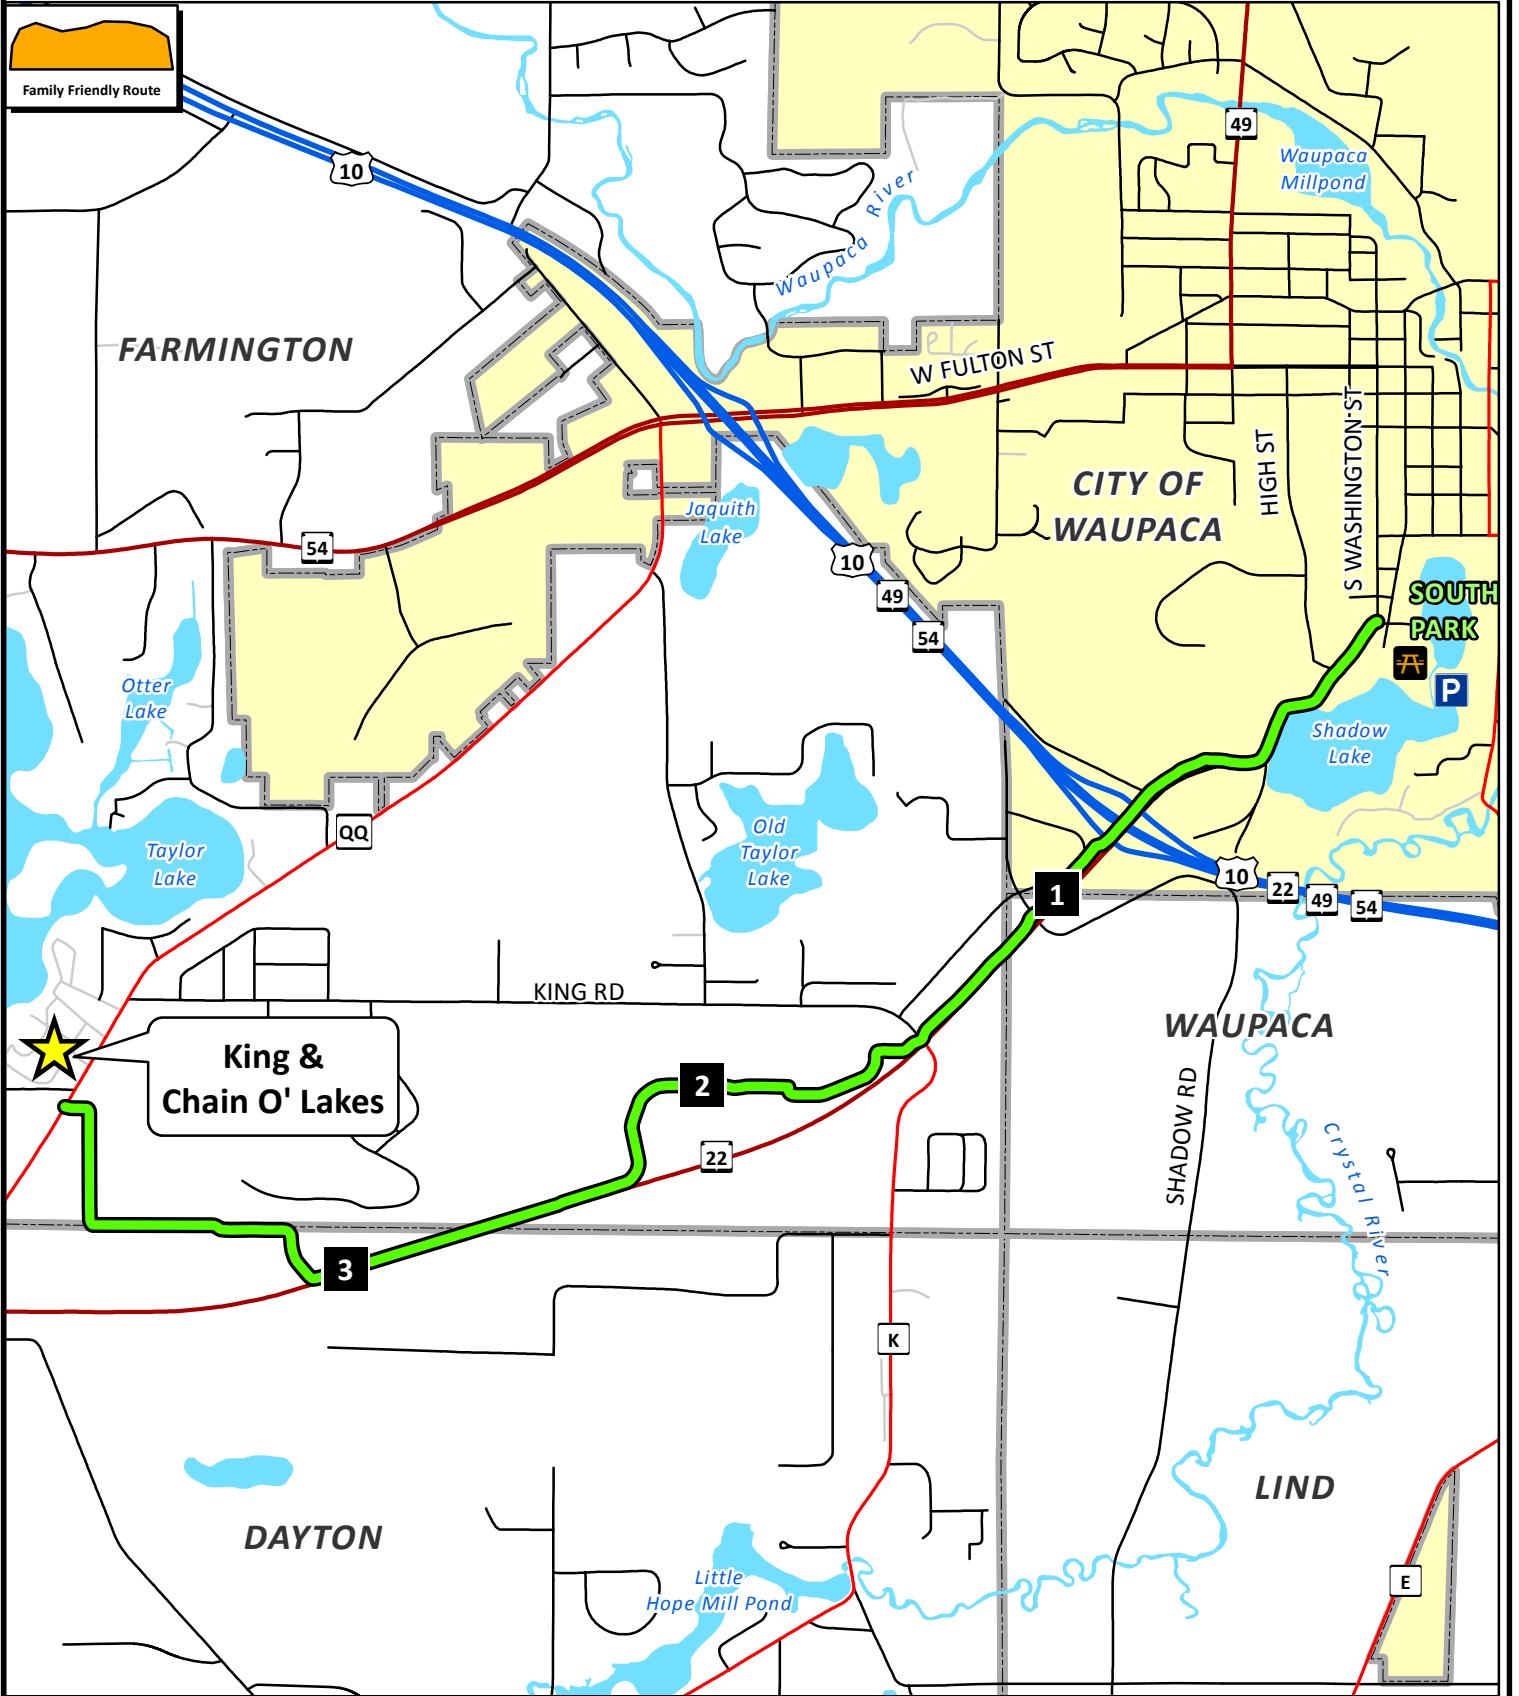

WAU-KING TRAIL - Connecting the City of Waupaca With King