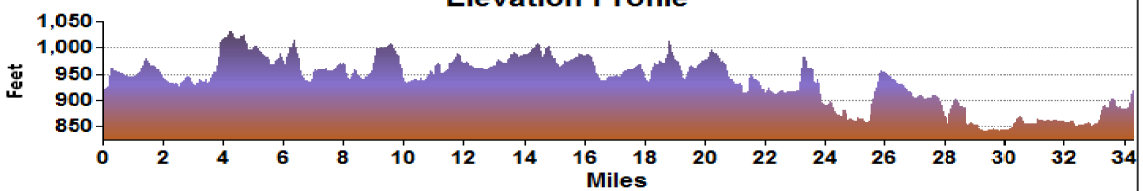

Elevation Profile