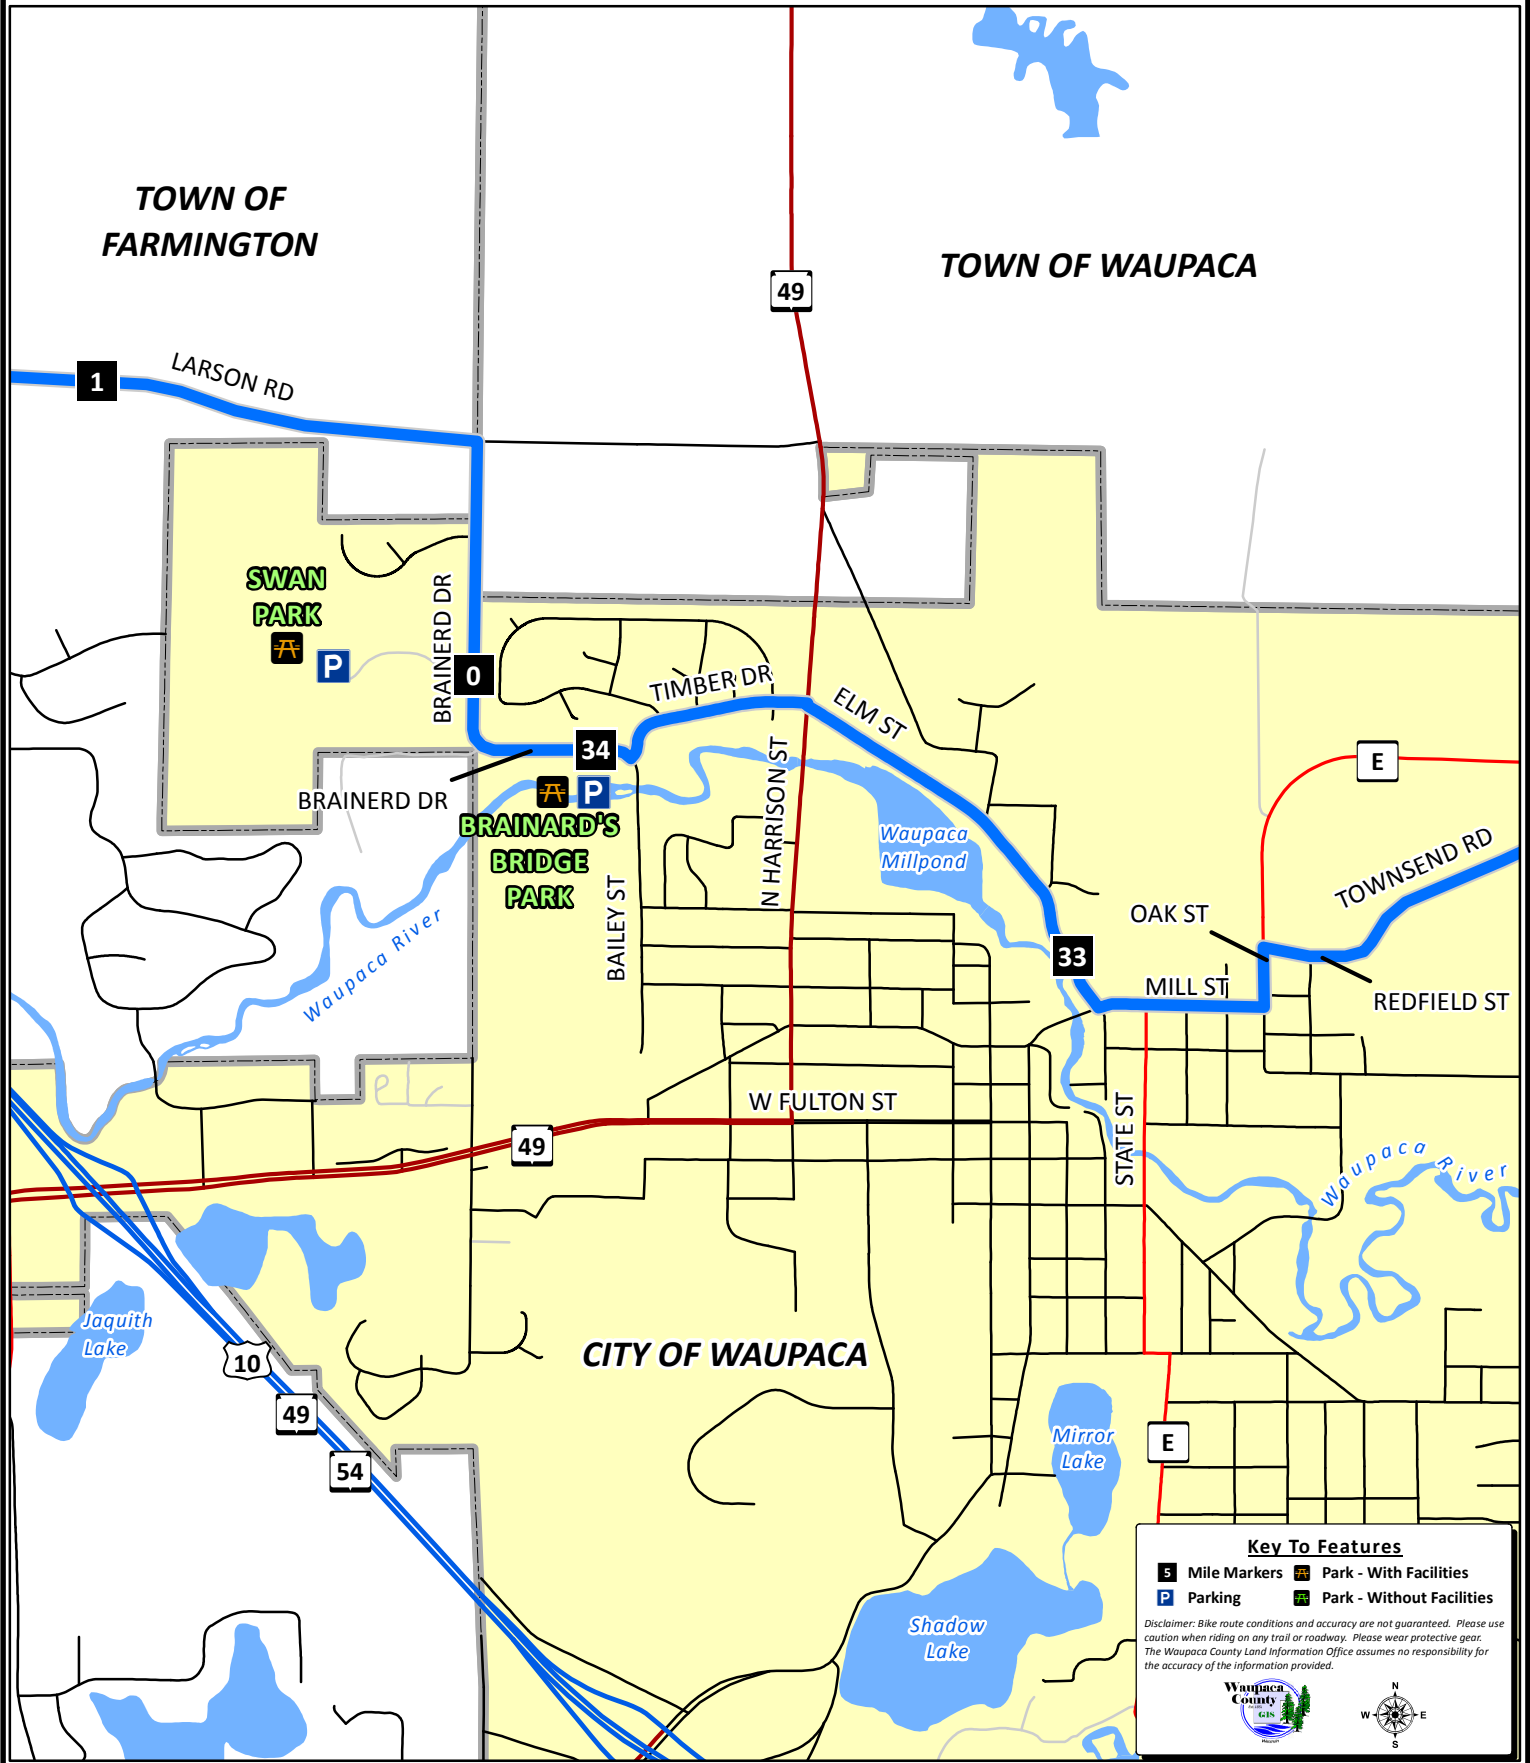

CRONIE'S RIDE

TOMORROW RIVER STATE TRAIL

ST. LAWRENCE

SCANDINAVIA

WAUPACA

FARMINGTON

CITY OF WAUPACA

Swan Park

Brainard's Bridge Park

SEE REVERSE FOR DETAIL MAP

Key To Features

- 5 Mile Markers
- P Parking
- P Park - With Facilities
- P Park - Without Facilities

Disclaimer: Bike route conditions and accuracy are not guaranteed. Please use caution when riding on any trail or roadway. Please wear protective gear. The Waupaca County Land Information Office assumes no responsibility for the accuracy of the information provided.

Elevation Profile

CRONIES RIDE

--DETAIL MAP--

Key To Features

- 5 Mile Markers
- P Park - With Facilities
- P Parking
- P Park - Without Facilities

Disclaimer: Bike route conditions and accuracy are not guaranteed. Please use caution when riding on any trail or roadway. Please wear protective gear. The Waupaca County Land Information Office assumes no responsibility for the accuracy of the information provided.