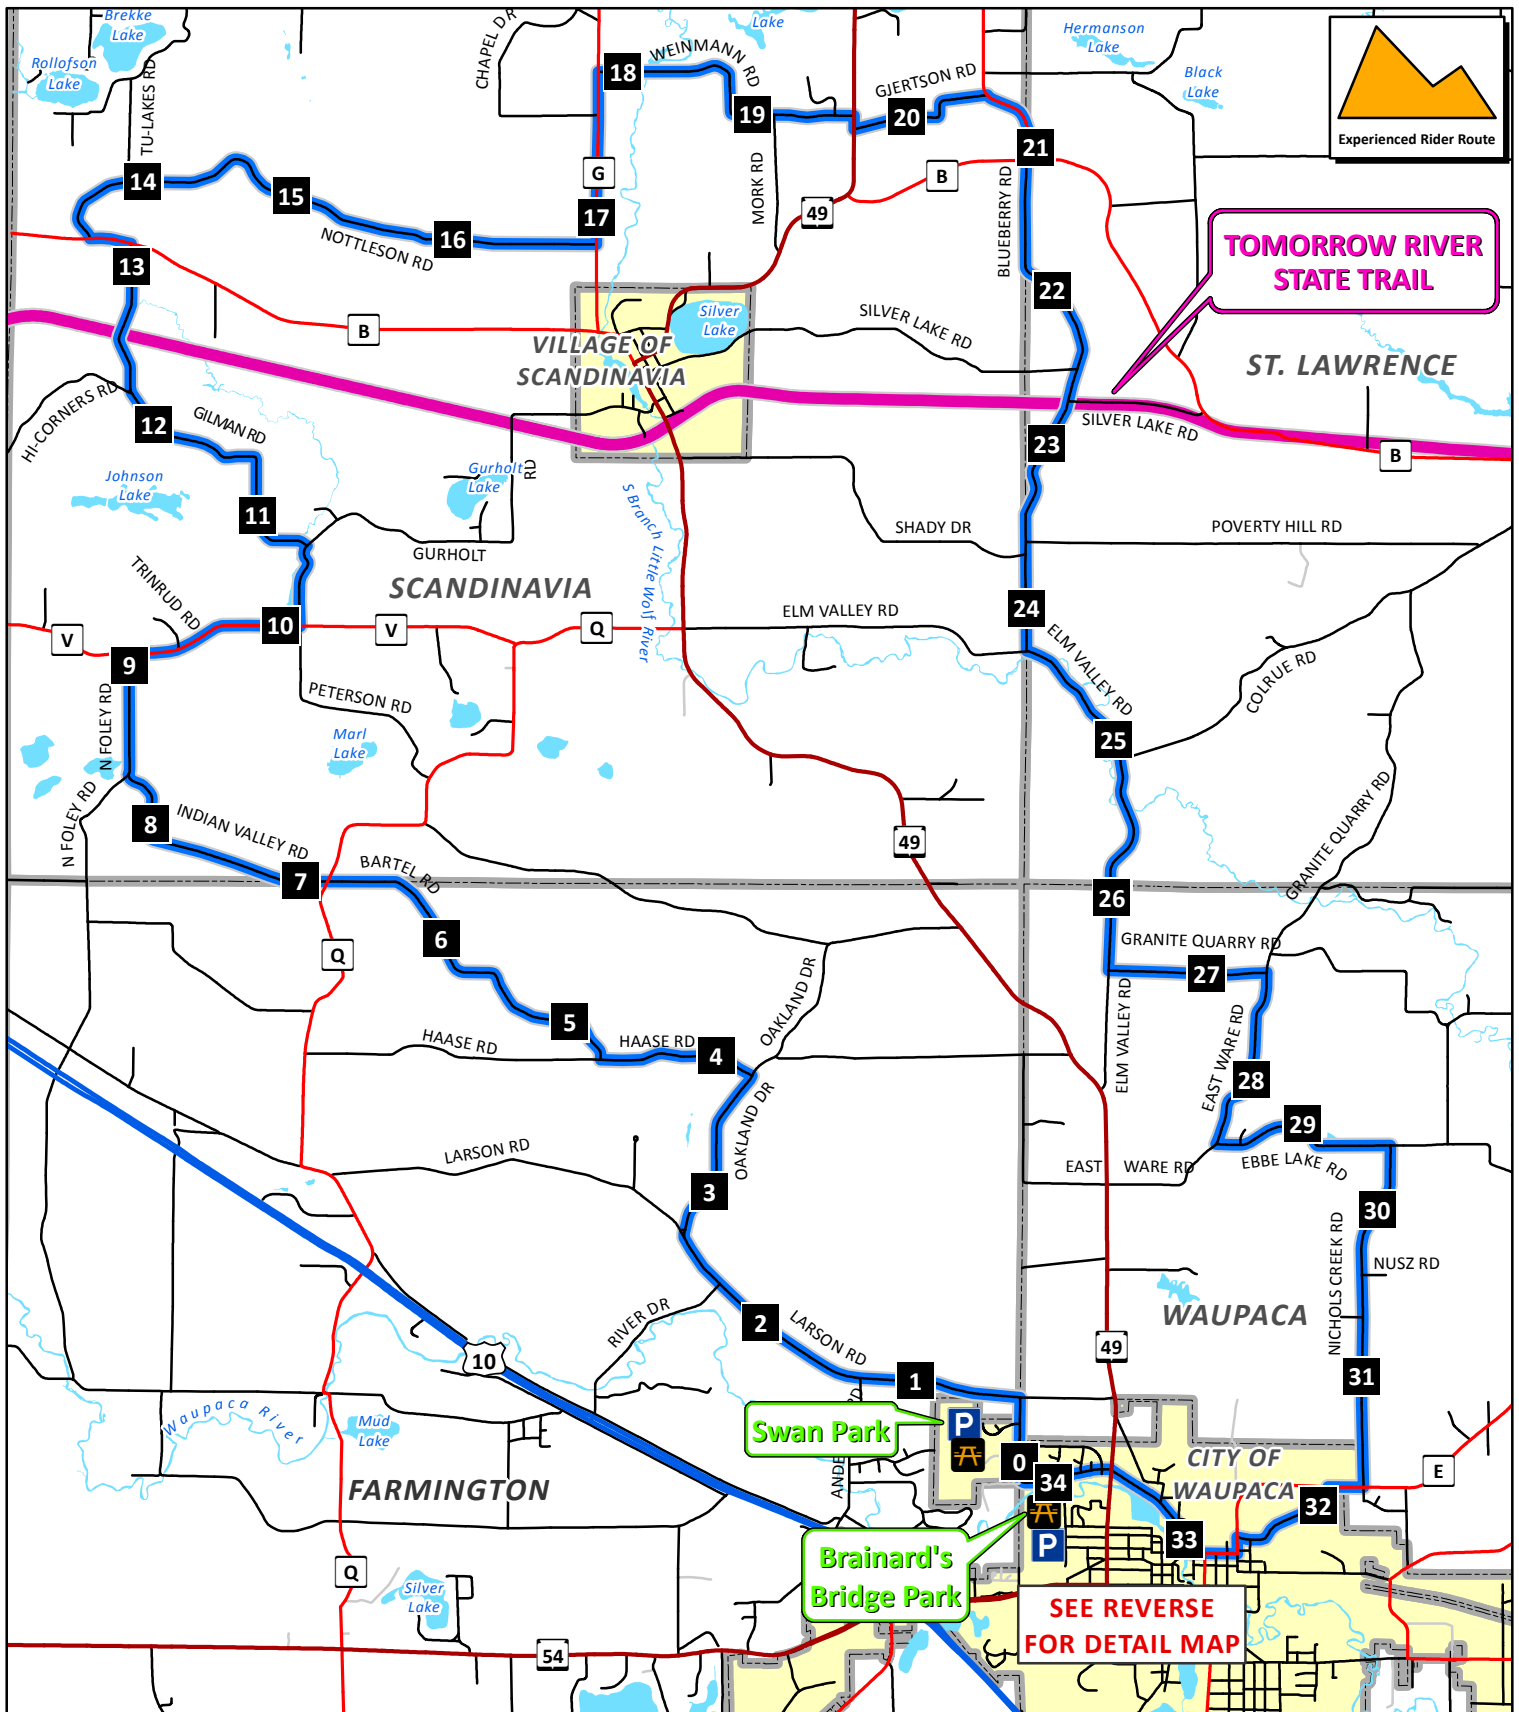

CRONIE'S RIDE